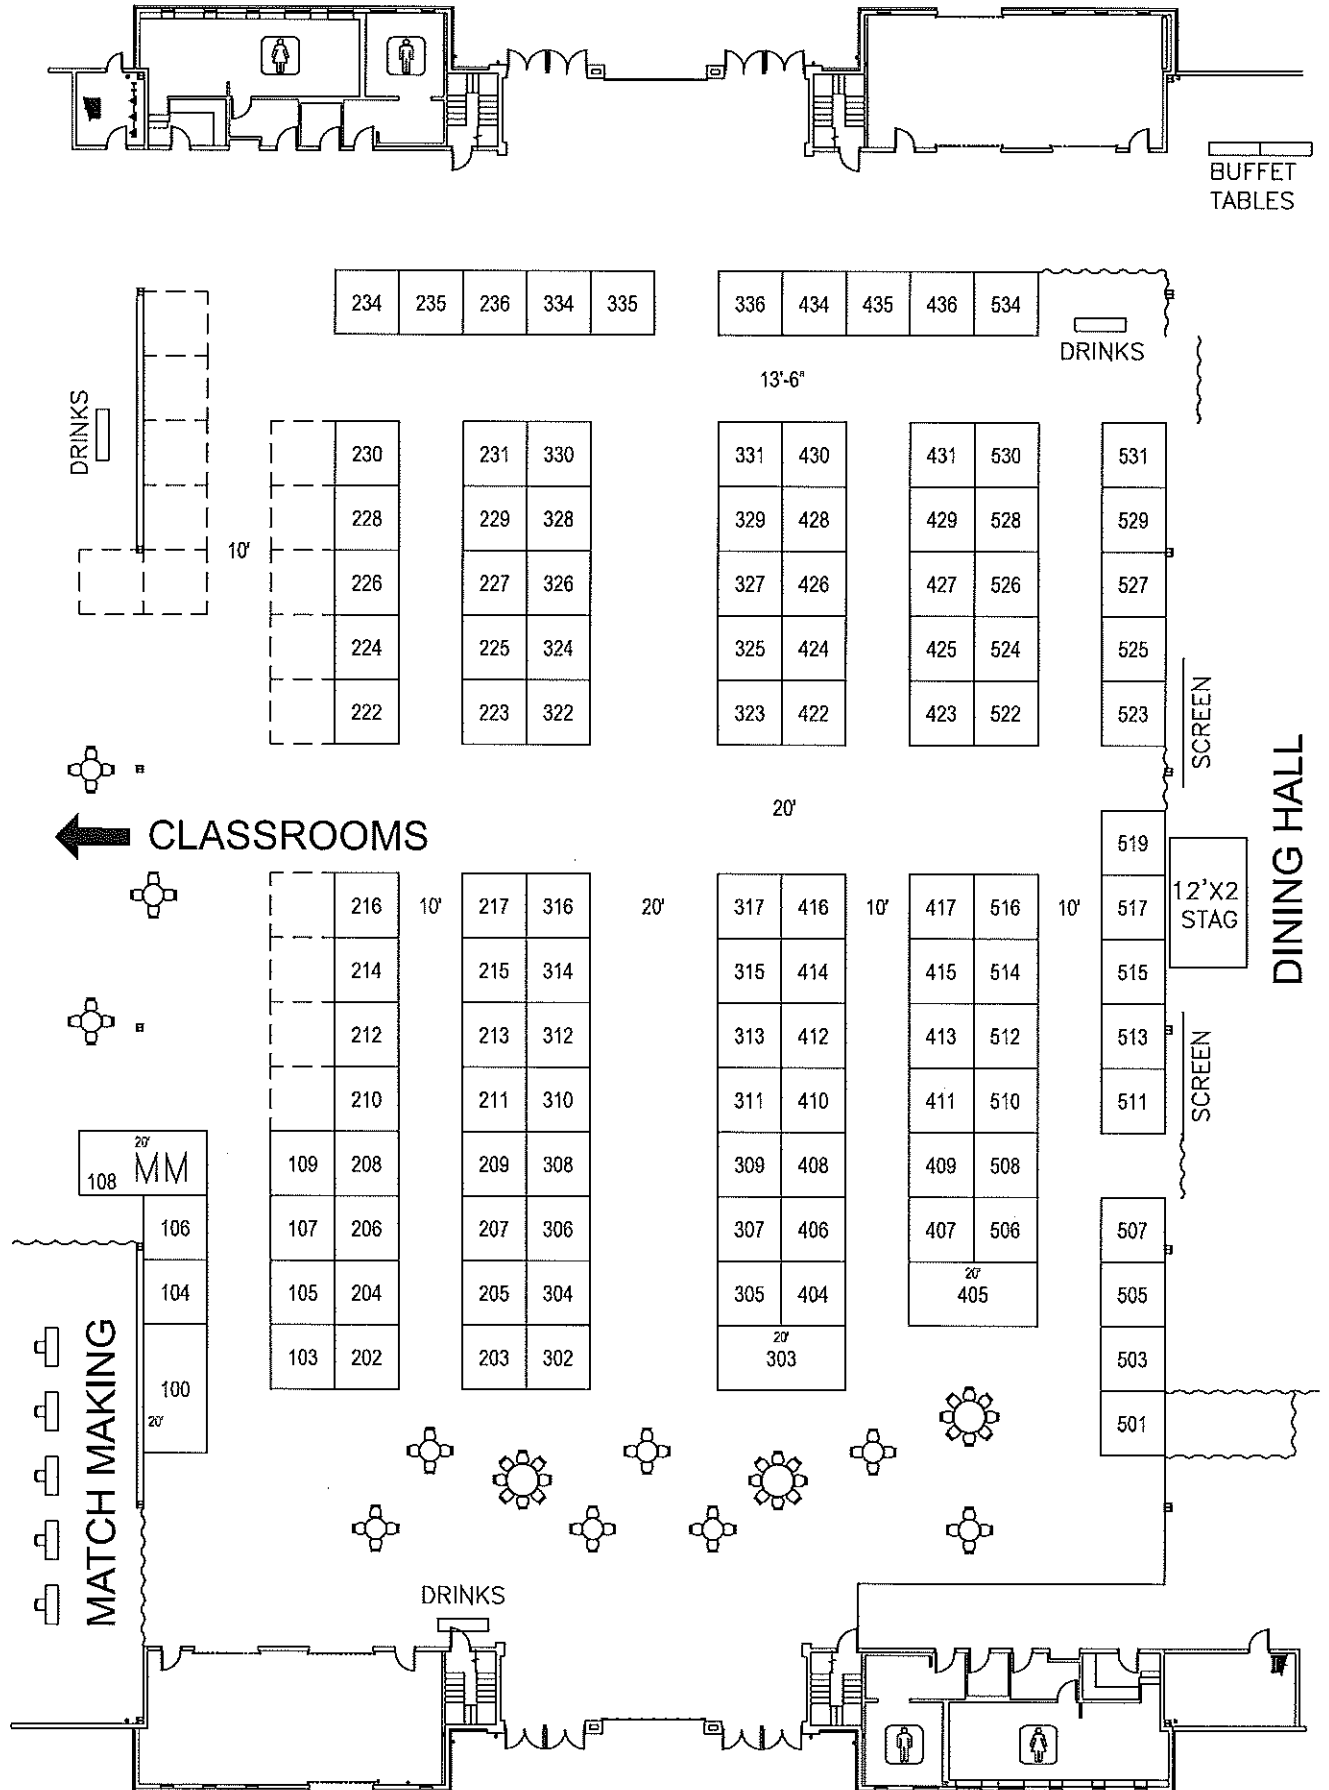

# SHOWPLEX

BUFFET TABLES

DRINKS

13'-6"

DRINKS

10'

← CLASSROOMS

20'

SCREEN

DINING HALL

12'X2 STAG

SCREEN

20' MM  
108

MATCH MAKING

DRINKS

Inventory as of 02/25/2010