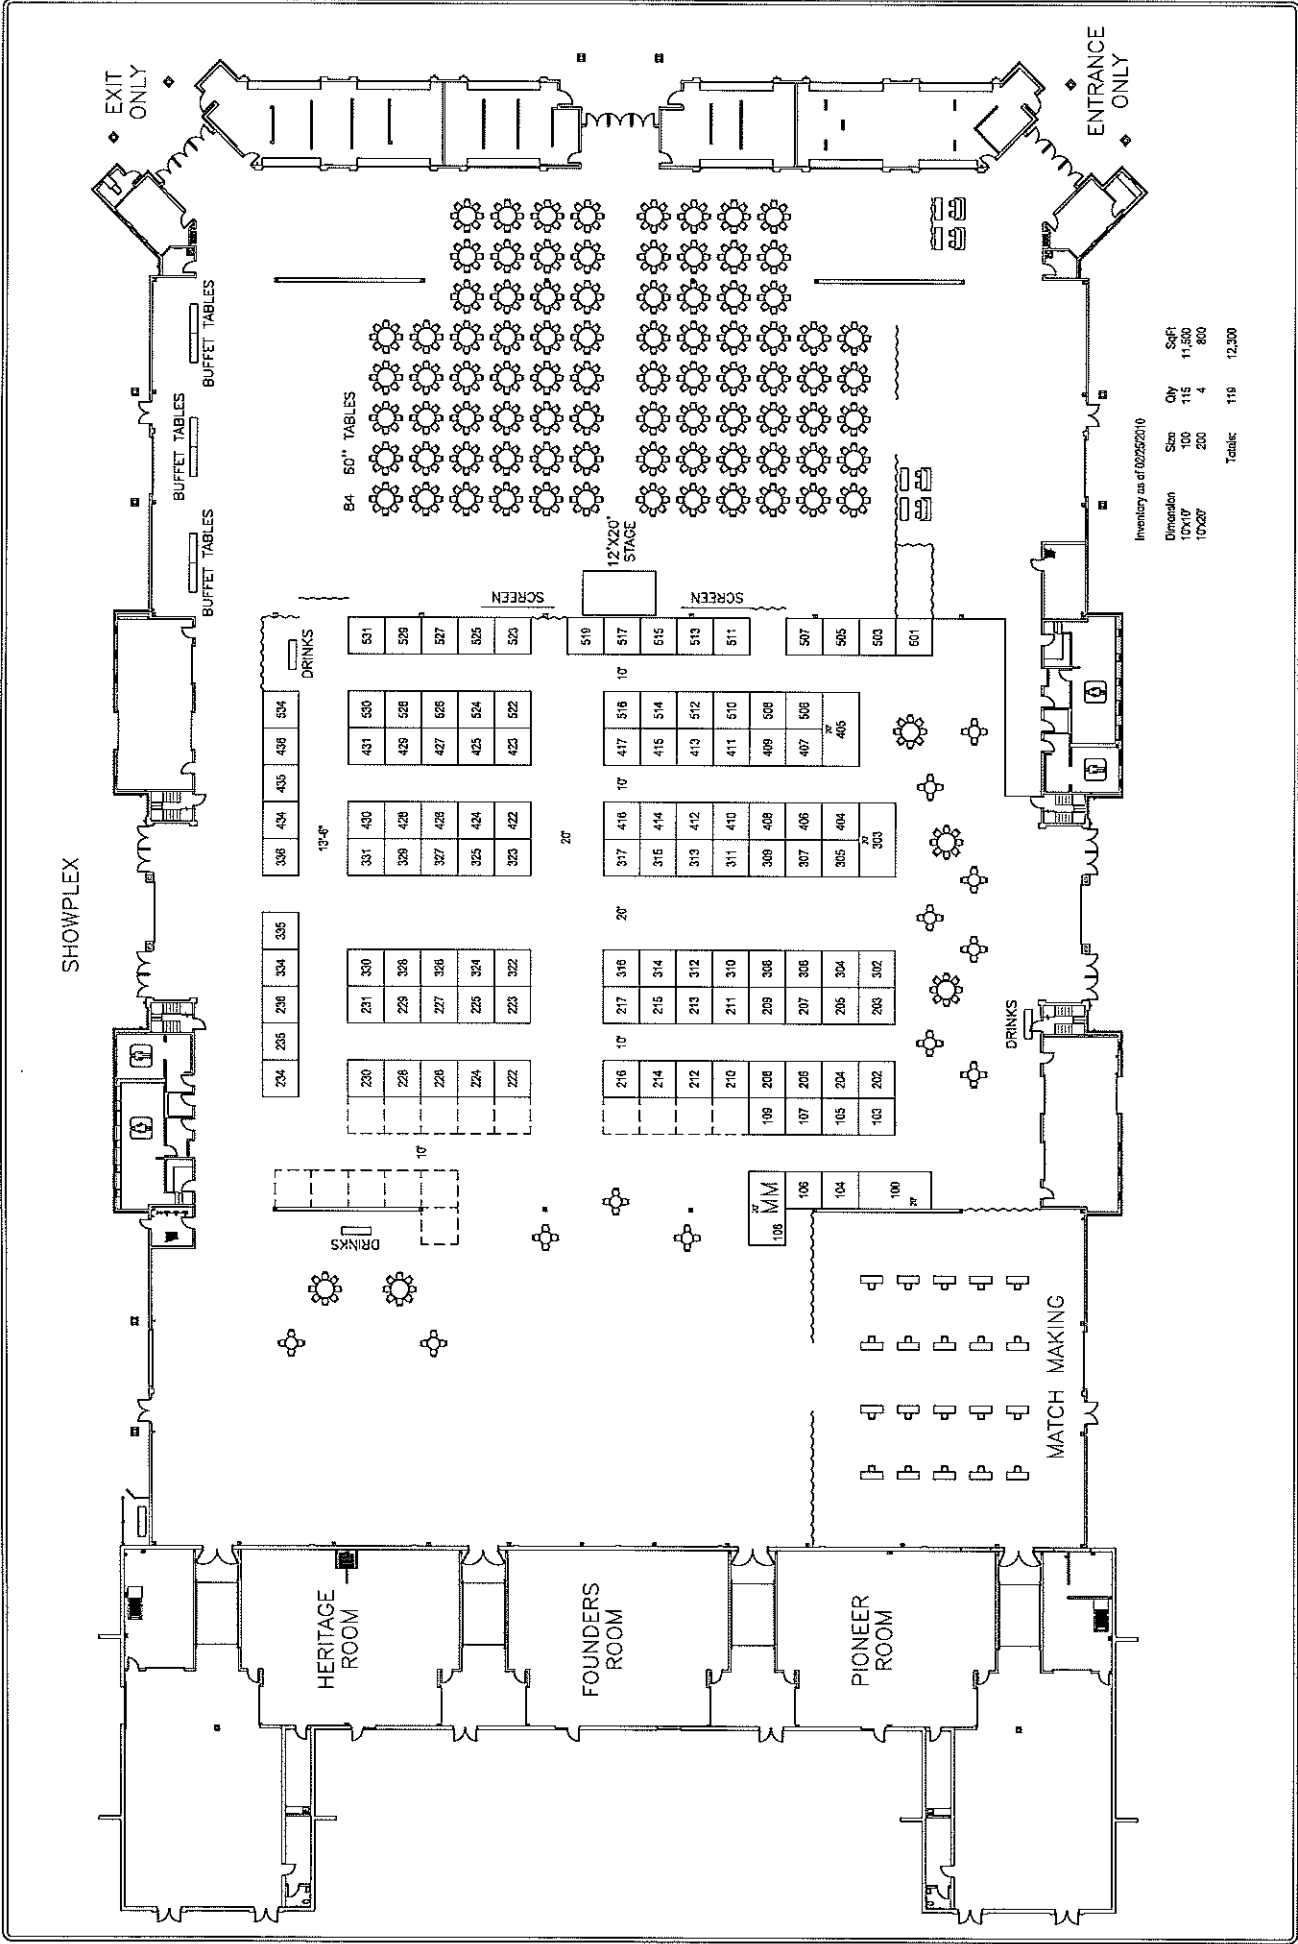

Inventory as of 02/25/2010

Dimension	Qty	Cost
10'x10'	115	11,500
10'x20'	200	4,000
Table	119	12,300

ALLIANCE SMALL BUSINESS EXPO

March 18, 2010
Western Washington Fairgrounds - ShowPlex

GES
Global Experience Specialists

Copyright © by GES. All rights reserved. No part of this publication may be reproduced, stored in a retrieval system, or transmitted in any form or by any means, electronic, mechanical, photocopying, recording, or by any information storage and retrieval system, without express written consent of GES. CONFIDENTIAL SPECIALLY.